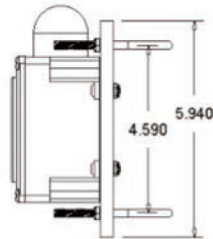

Peep Lights

DRIFTLIGHT-PEEP

Drift Peep Light

- Waterproof
- Screw Cap turns light on/off
- Automatic photo sensor shut-off
- Velcro strap to allow for easy mounting
- Runs for ten (10) nights on four (4) AA alkaline batteries

PEEP-SOLAR-4X4-GR-BL-PLATE-U

Solar Peep Light

- Self-contained unit, sets up in minutes
- Stainless steel U-Bolt brackets
- UV resistant lens and case
- Replaceable battery pack with a life expectancy of 3 to 8 years
- High efficiency, premium grade solar panel
- Waterproof, neoprene on/off switch
- Automatic photo sensor shut-off

Dimensions: 6 1/4" H x 2 3/4" L x 6" W

Weight: 3 lbs.

PEEP-LIGHT-4LED-25FT-CANNON

Peep Light connected to Flashing barge light

- Easily connects to flashing amber barge light via cannon plug
- Velcro strip to allow for easy mounting
- UV resistant lens and case
- Barge light runs on two (2) - 6V alkaline spring batteries
- Magnetic mount barge light
- 25 ft. cable to peep light
- Waterproof Neoprene on/off switch
- Automatic photo sensor shut-off